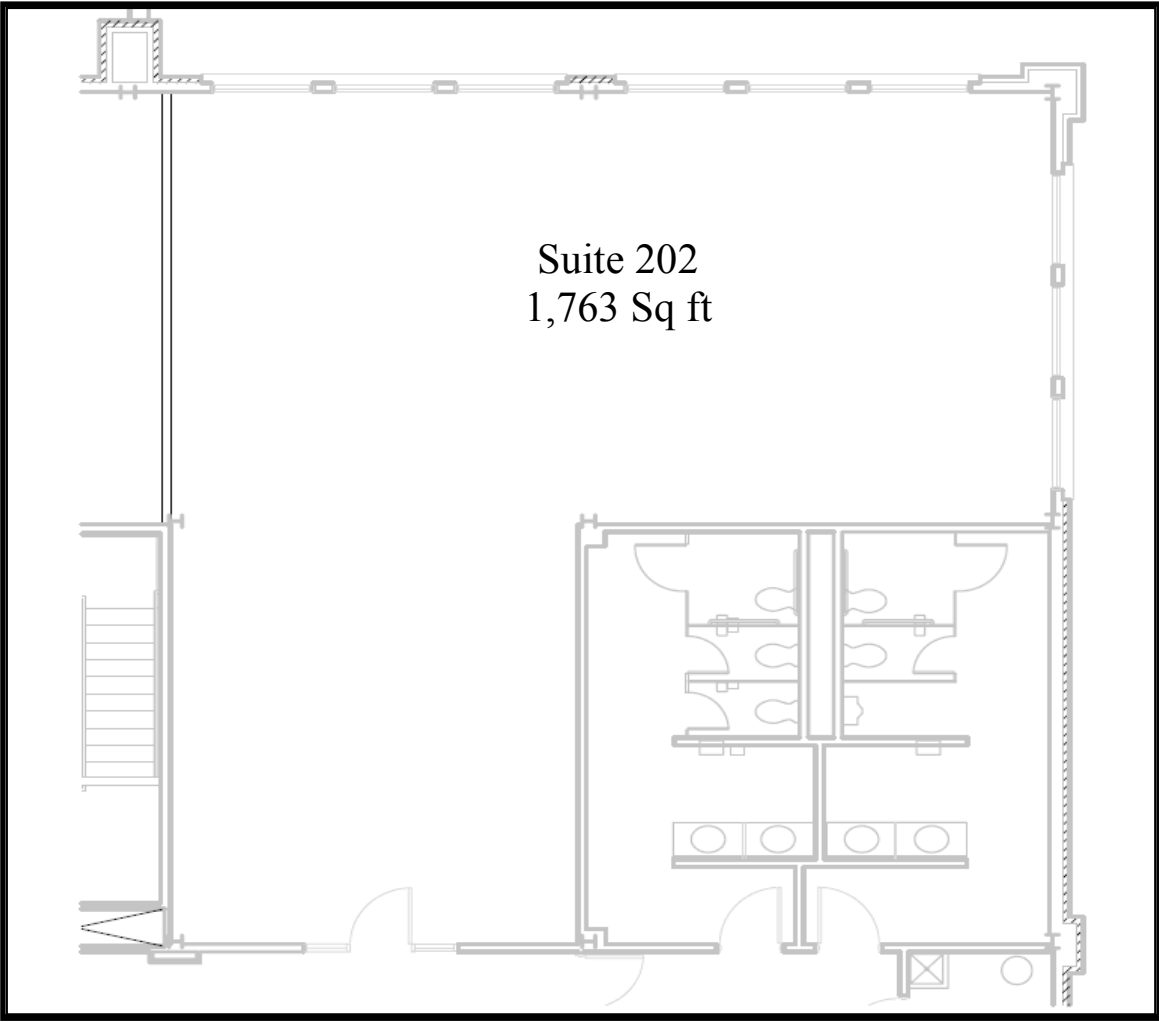

Midland Ventures

**Prairie Center 450 Building
Suite 202
1,763 Square Feet**

Prairie Center Office Campus

- Great visibility and access. Just minutes from both I-88 and I-90 interchanges
- Ideal location off of Route 38 (Roosevelt Road), just West of Route 59
- Minutes from the Metra Station
- On-site property management
- Individual thermostat for GFA heat and Central AC
- High Speed Internet service available
- Monday – Friday janitorial services