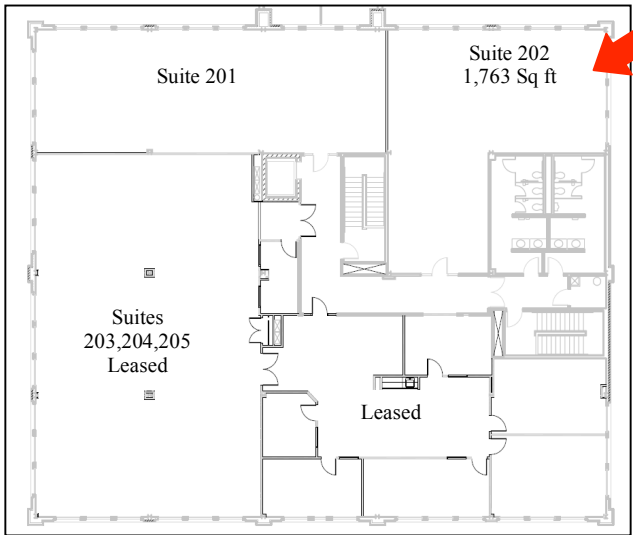

**PC - 450
Second Floor**