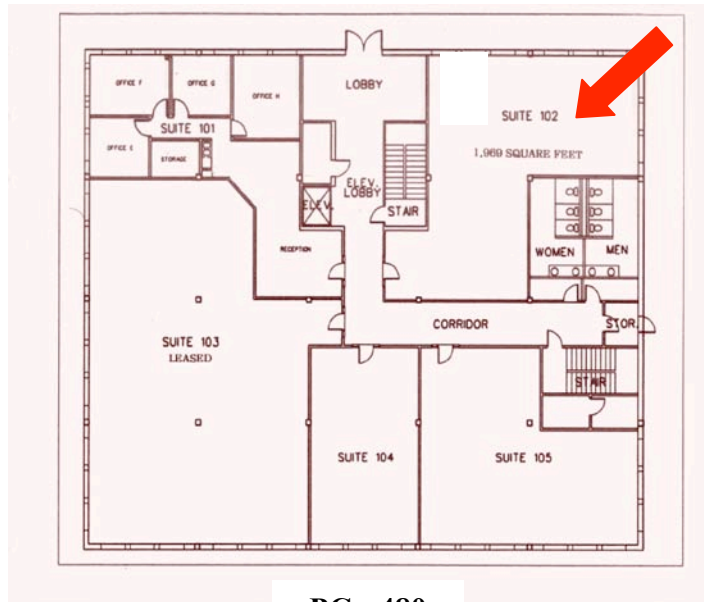

MIDLAND VENTURES

500 East Roosevelt Road West Chicago, IL 60185
(630)293-3000

Contact Lori Johnson at ext.132 or Court Airhart at ext. 145

**PC - 480
First Floor**