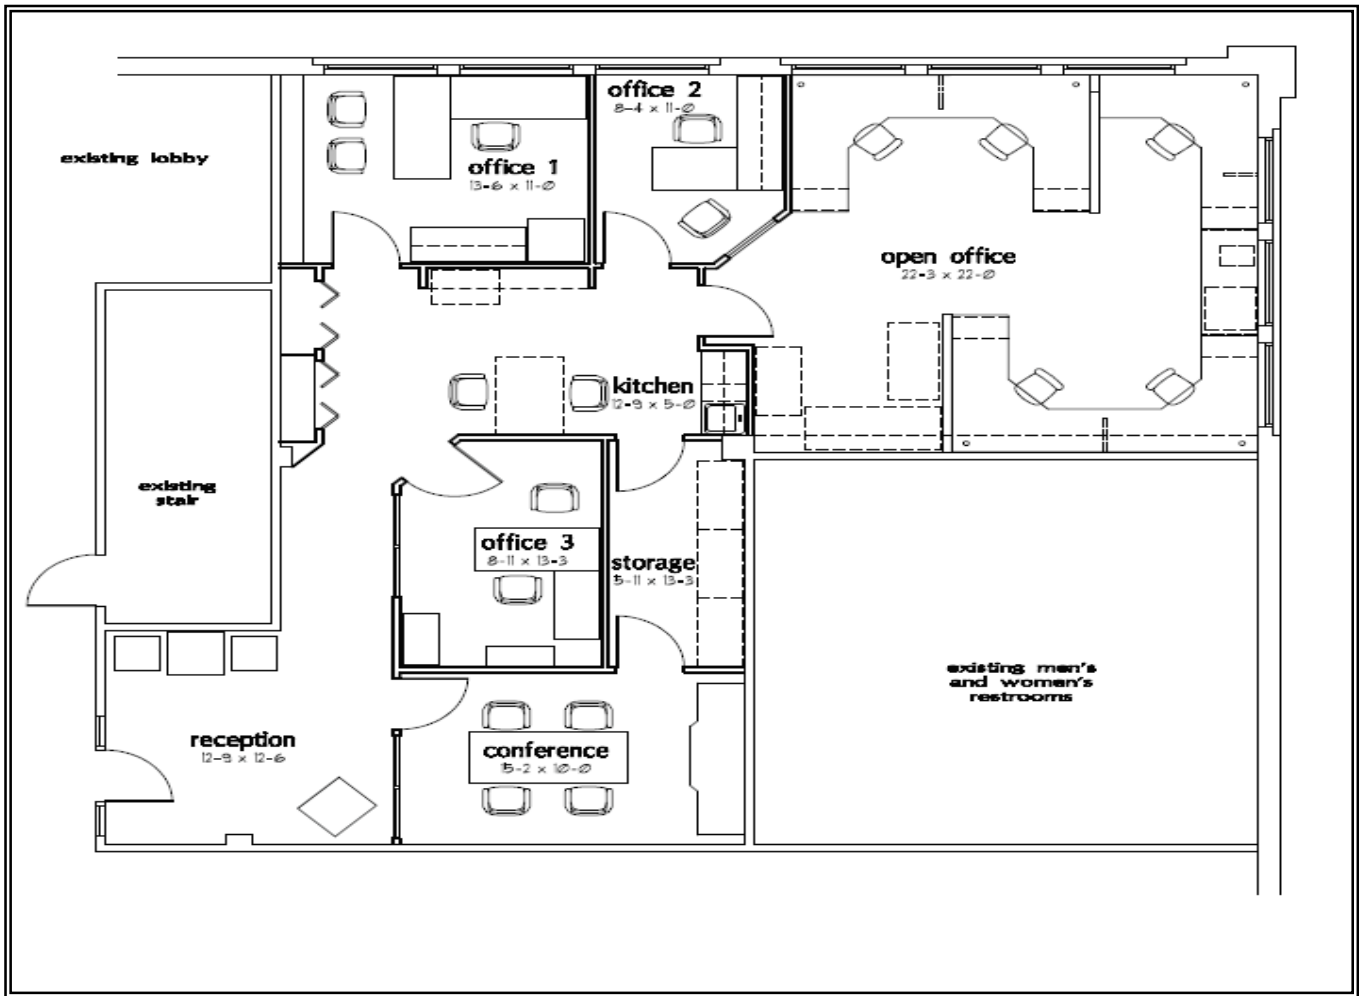

Midland Ventures

**Prairie Center 480 Building
Suite 102
1,969 Square Feet**

Prairie Center Office Campus

- Great visibility and access. Just minutes from both I-88 and I-90 interchanges
- Ideal location off of Route 38 (Roosevelt Road), just West of Route 59
- Minutes from the Metra Station
- On-site property management
- Individual thermostat for GFA heat and Central AC
- High Speed Internet service available
- Monday – Friday janitorial services