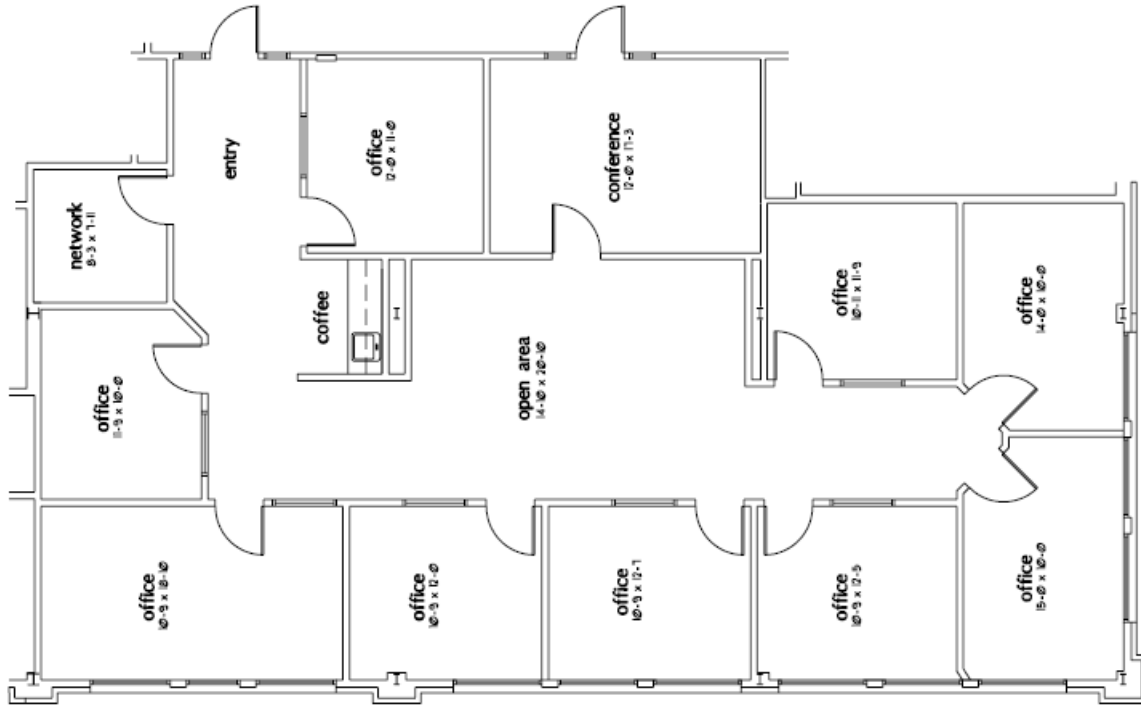

# Midland Ventures

**Prairie Center 490 Building  
Suite 205  
2,802 Square Feet**

## **Prairie Center Office Campus**

- Great visibility and access. Just minutes from both I-88 and I-90 interchanges
- Ideal location off of Route 38 (Roosevelt Road), just West of Route 59
- Minutes from the Metra Station
- On-site property management
- Individual thermostat for GFA heat and Central AC
- High Speed Internet service available