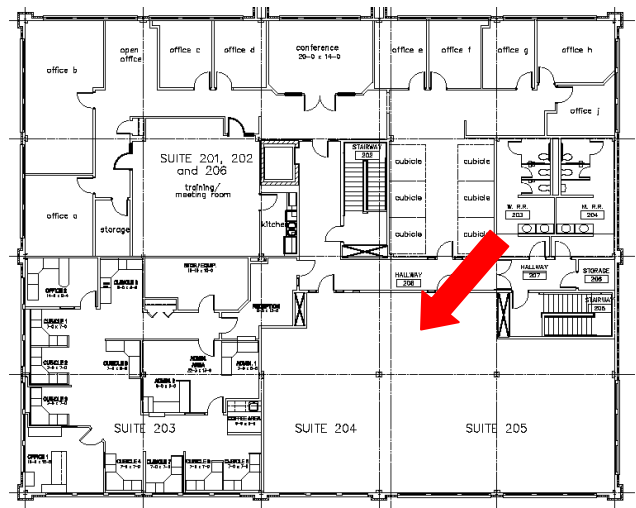

# Midland Ventures

**Prairie Center 490 Building  
Suite 205  
2,802 Square Feet**

## **Prairie Center Office Campus**

- Great visibility and access. Just minutes from both I-88 and I-90 interchanges
- Ideal location off of Route 38 (Roosevelt Road), just West of Route 59
- Minutes from the Metra Station
- On-site property management
- Individual thermostat for GFA heat and Central AC
- High Speed Internet service available