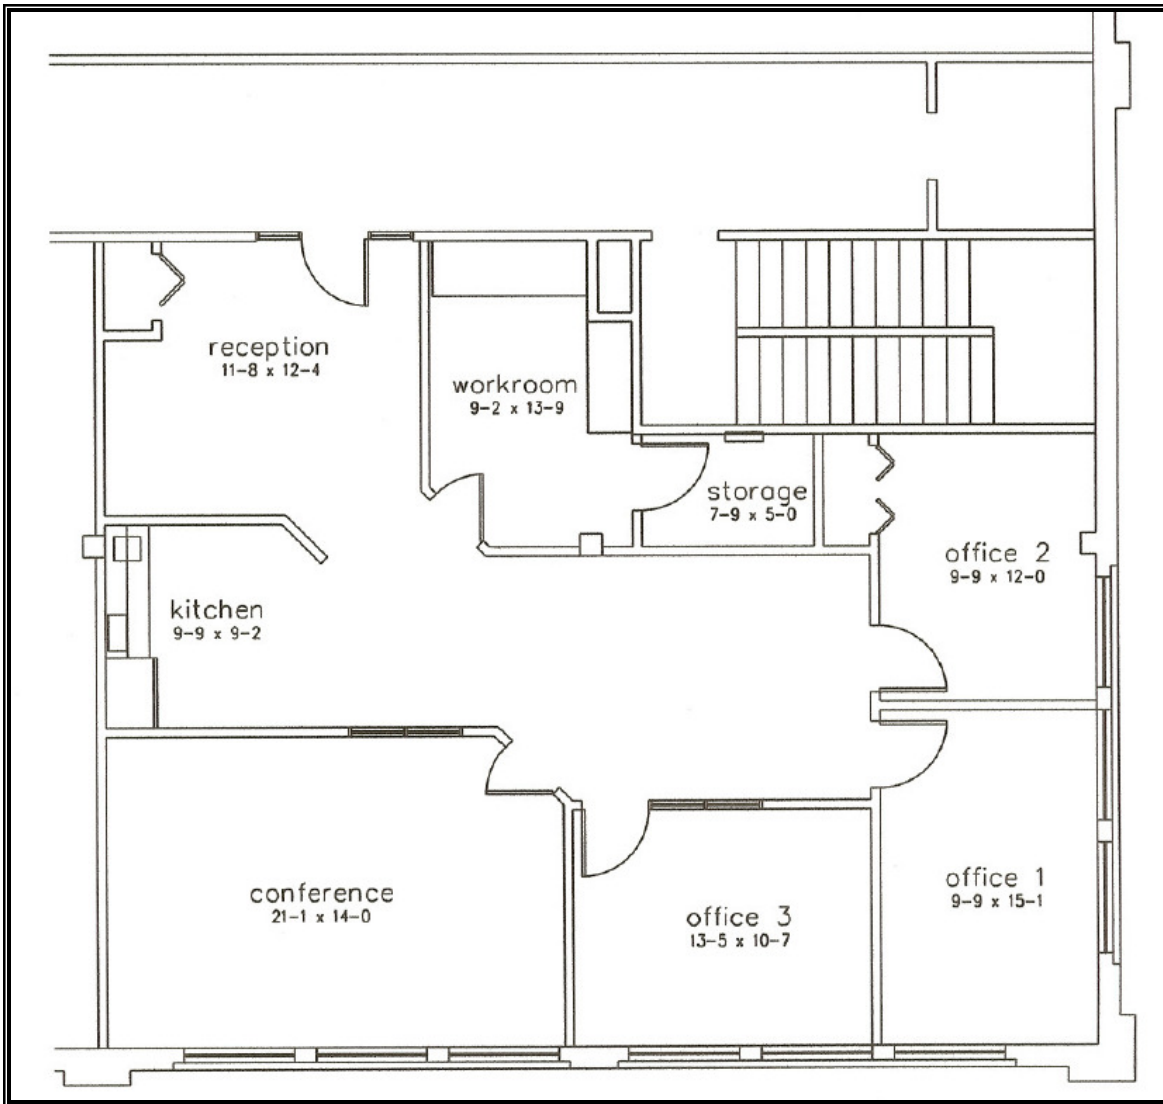

Midland Ventures

**Prairie Center 480 Building
Suite 205
1,818 Square Feet**

Prairie Center Office Campus

- Great visibility and access. Just minutes from both I-88 and I-90 interchanges
- Ideal location off of Route 38 (Roosevelt Road), just West of Route 59
- Minutes from the Metra Station
- On-site property management
- Individual thermostat for GFA heat and Central AC
- High Speed Internet service available
- Monday – Friday janitorial services