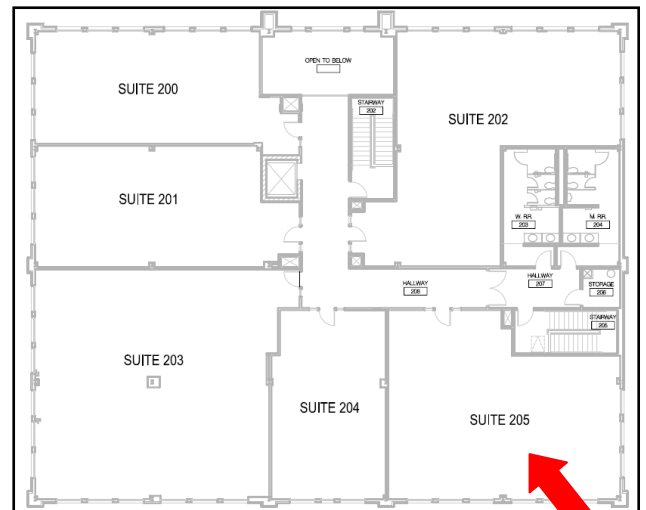

**PC - 480
Second Floor**