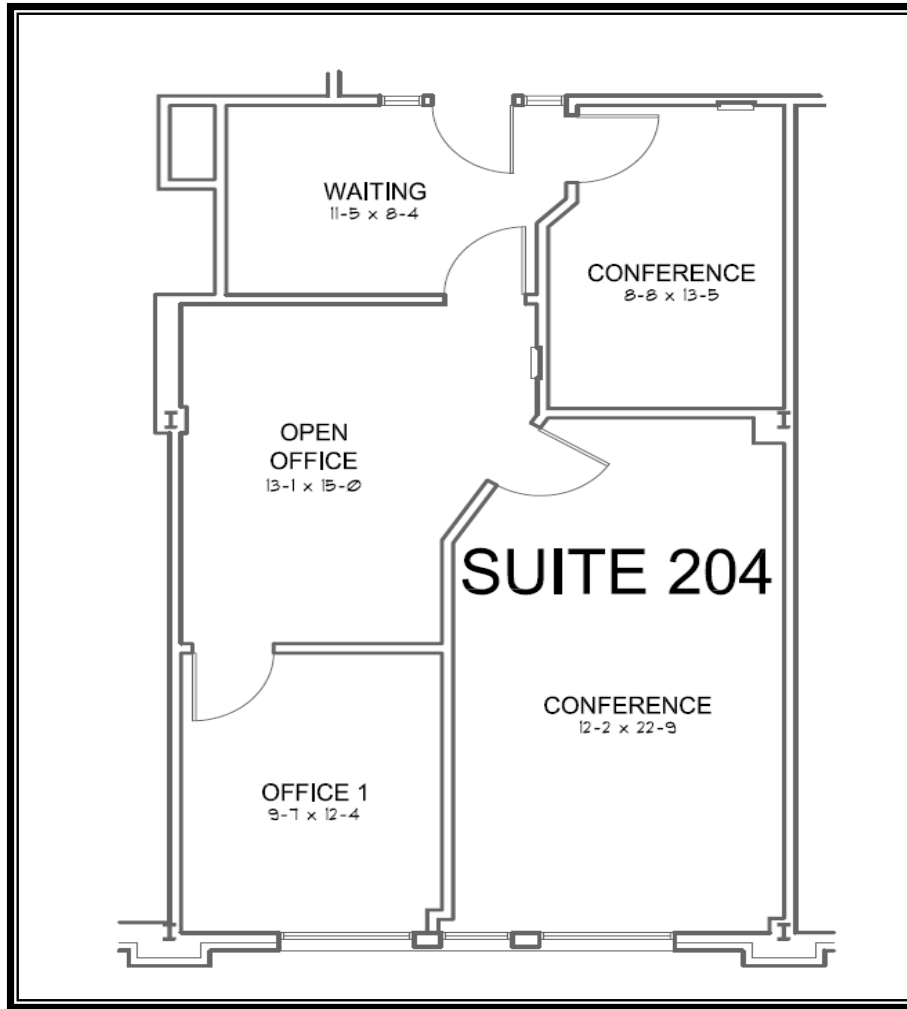

# Midland Ventures

**Prairie Center 480 Building  
Suite 204  
967 Square Feet**

## Prairie Center Office Campus

- Great visibility and access. Just minutes from both I-88 and I-90 interchanges
- Ideal location off of Route 38 (Roosevelt Road), just West of Route 59
- Minutes from the Metra Station
- On-site property management
- Individual thermostat for GFA heat and Central AC
- High Speed Internet service available
- Monday – Friday janitorial services