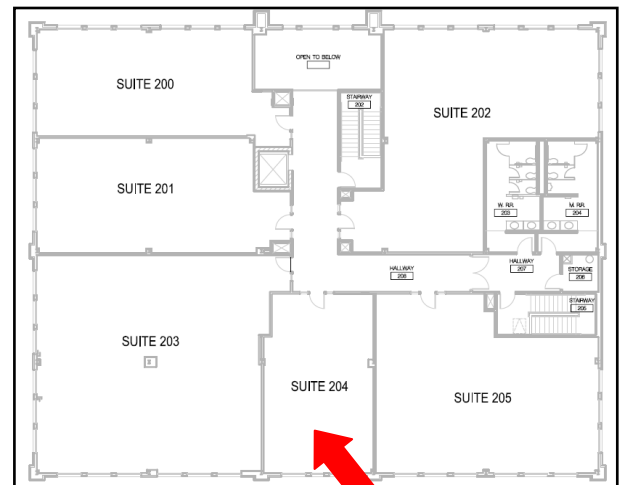

**PC - 480
Second Floor**