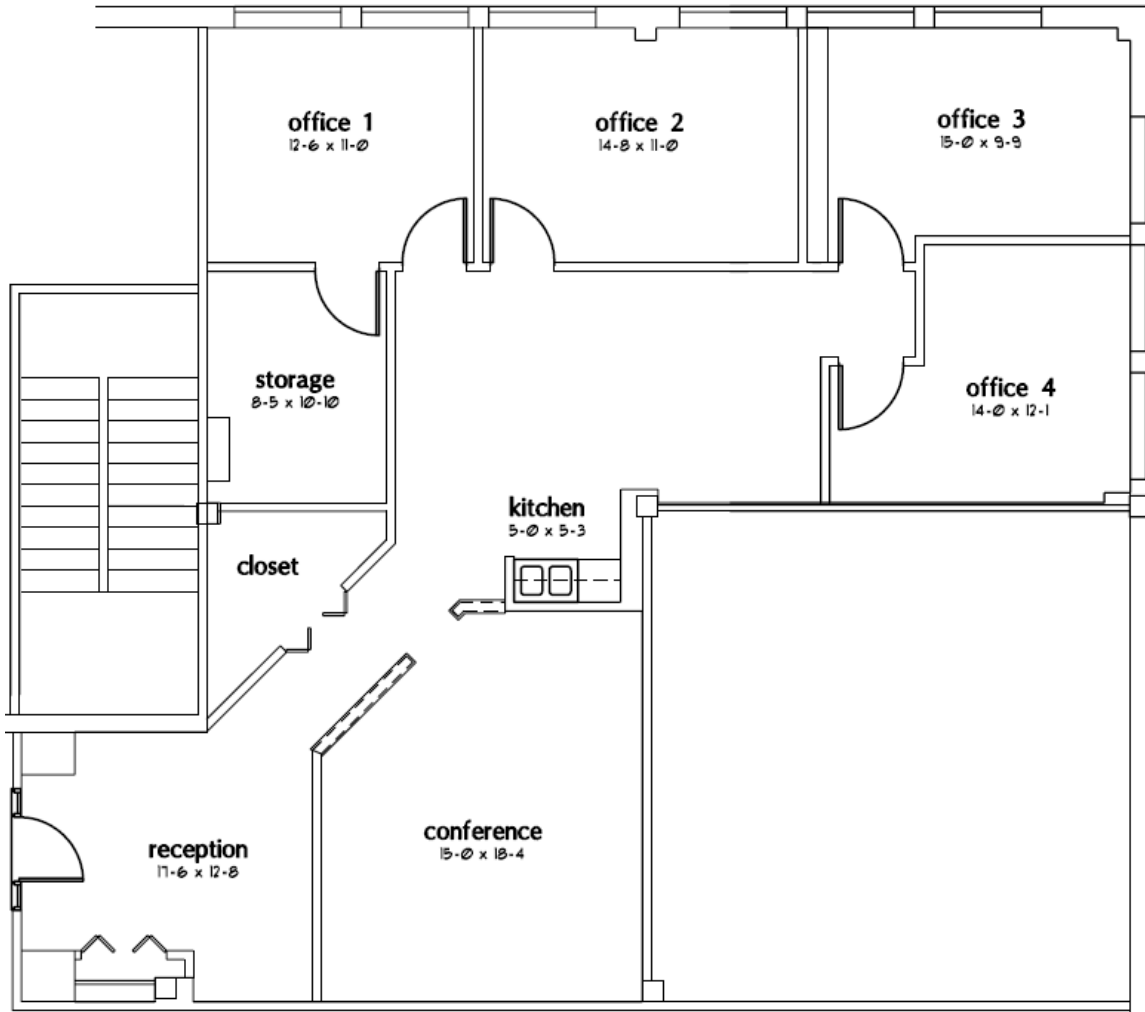

Midland Ventures

**Prairie Center 480 Building
Suite 202
1,957 Square Feet**

Prairie Center Office Campus

- Great visibility and access. Just minutes from both I-88 and I-90 interchanges
- Ideal location off of Route 38 (Roosevelt Road), just West of Route 59
- Minutes from the Metra Station
- On-site property management
- Individual thermostat for GFA heat and Central AC
- High Speed Internet service available