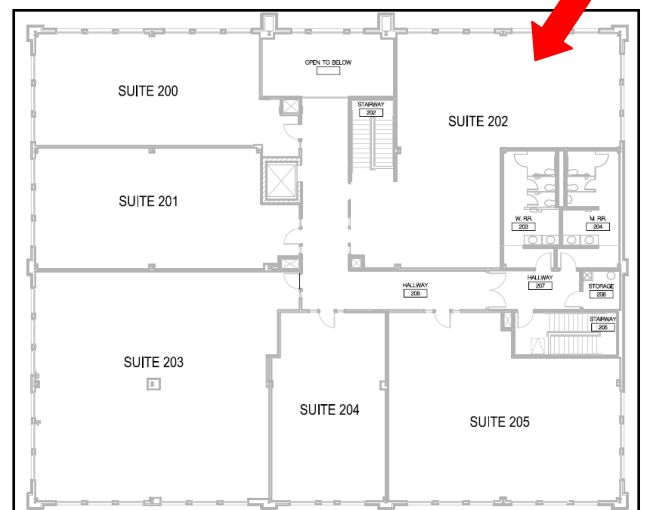

**PC - 480
Second Floor**