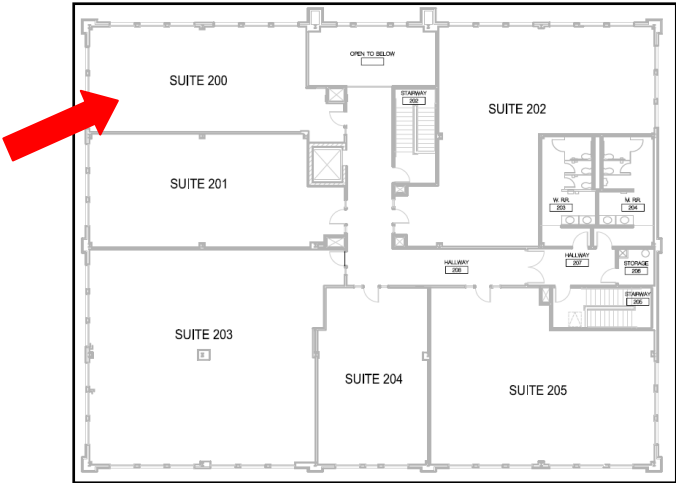

MIDLAND VENTURES
500 East Roosevelt Road West Chicago, IL 60185
(630)293-3000
Contact Lori Johnson at ext. 132 or Court Airhart at ext. 145

**PC - 480
Second Floor**