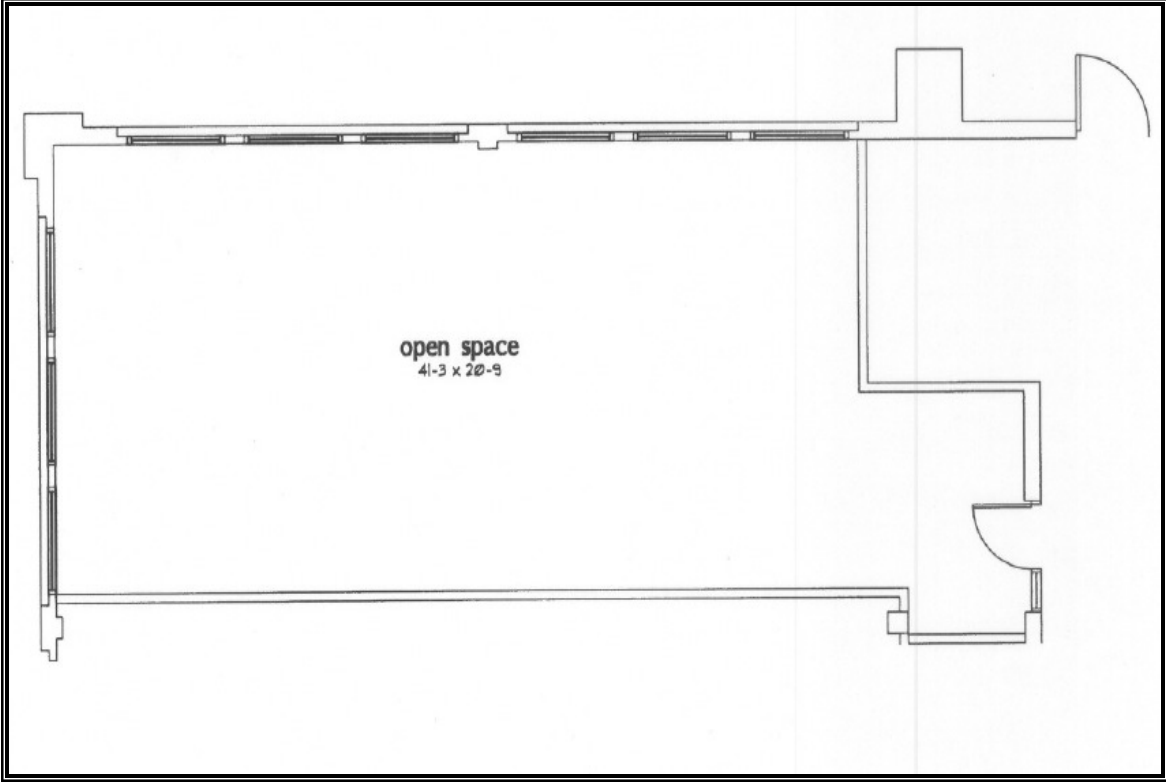

# Midland Ventures

**Prairie Center 480 Building  
Suite 200  
1,212 Square Feet**

## Prairie Center Office Campus

- Great visibility and access. Just minutes from both I-88 and I-90 interchanges
- Ideal location off of Route 38 (Roosevelt Road), just West of Route 59
- Minutes from the Metra Station
- On-site property management
- Individual thermostat for GFA heat and Central AC
- High Speed Internet service available
- Monday – Friday janitorial services