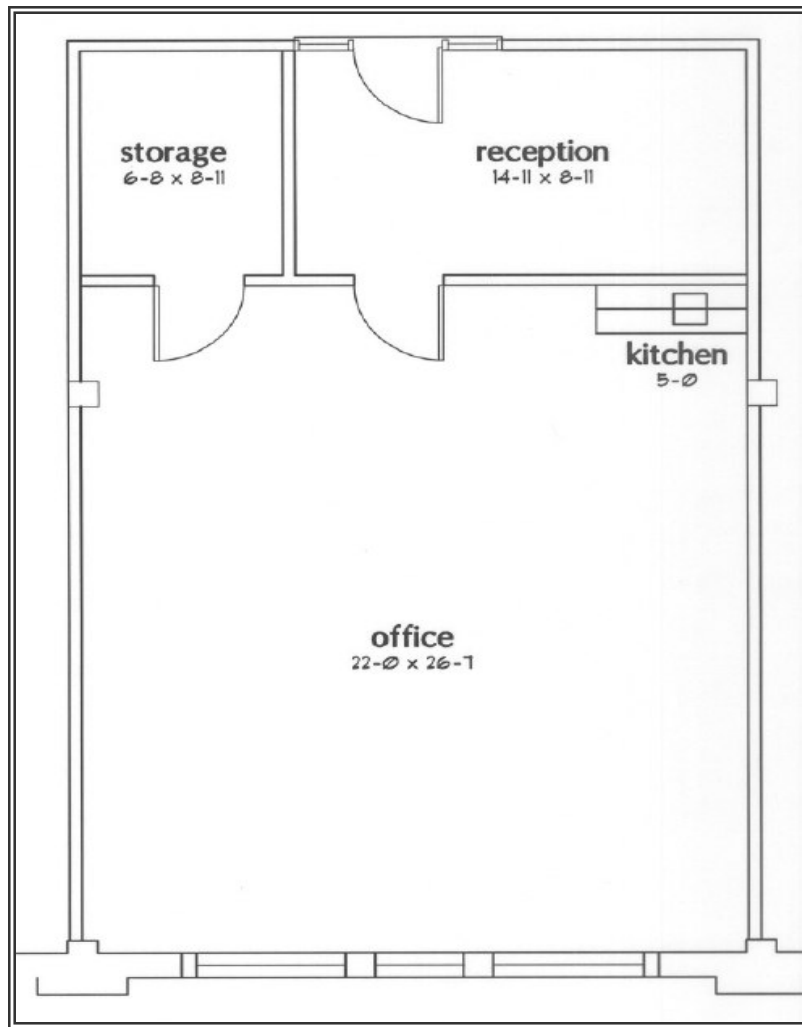

Midland Ventures

**Prairie Center 480 Building
Suite 104
1,003 Square Feet**

Prairie Center Office Campus

- Great visibility and access. Just minutes from both I-88 and I-90 interchanges
- Ideal location off of Route 38 (Roosevelt Road), just West of Route 59
- Minutes from the Metra Station
- On-site property management
- Individual thermostat for GFA heat and Central AC
- High Speed Internet service available
- Monday – Friday janitorial services