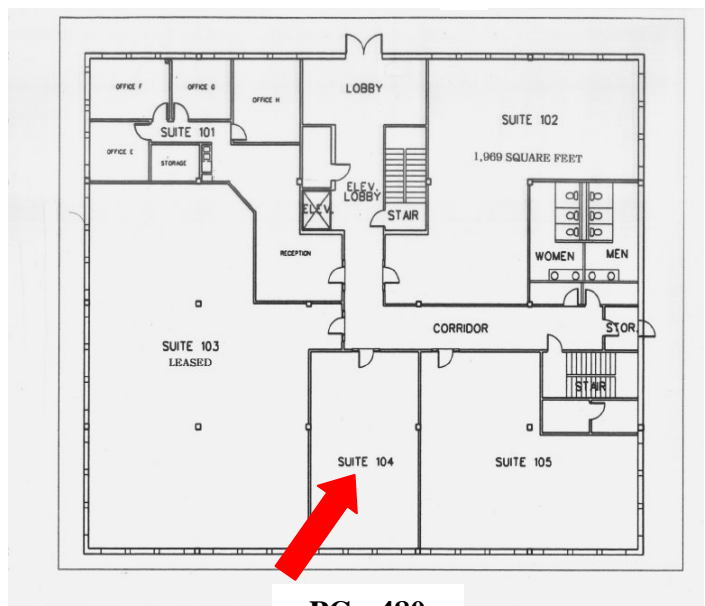

MIDLAND VENTURES

500 East Roosevelt Road West Chicago, IL 60185

(630)293-3000

Contact Lori Johnson at ext. 132 or Court Airhart at ext. 145

**PC - 480
First Floor**