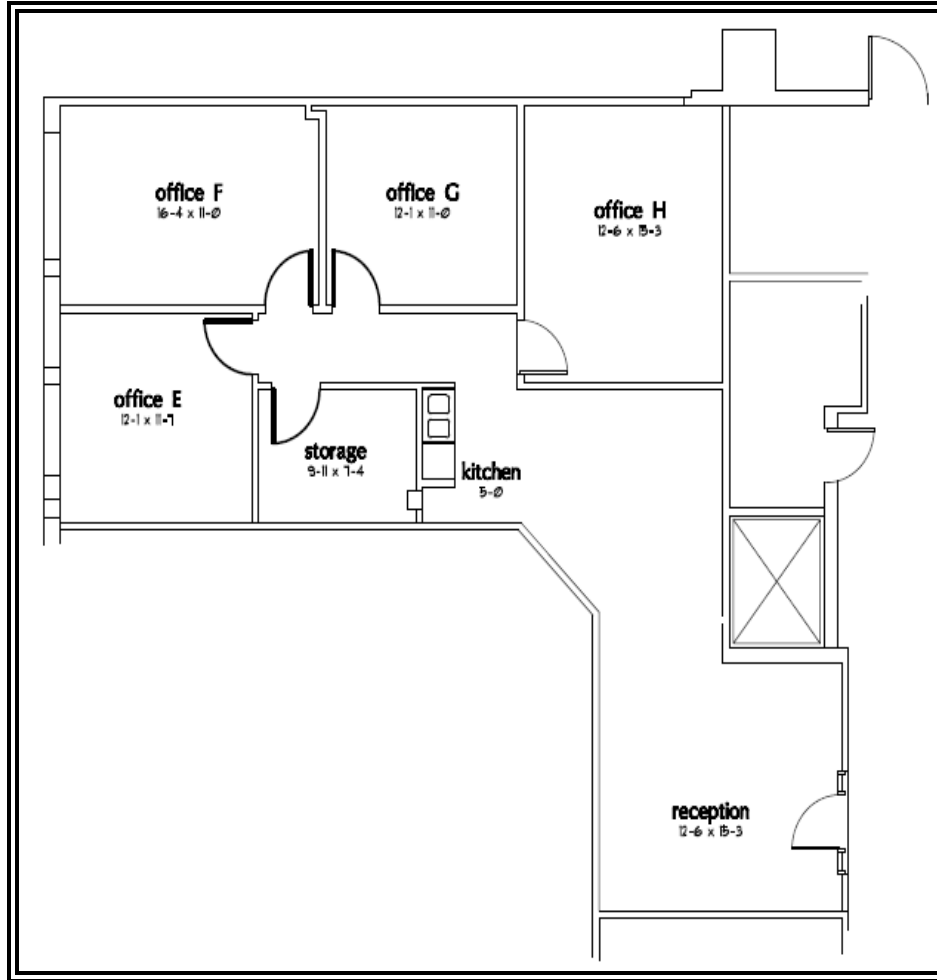

# Midland Ventures

*(Offices are also available for lease individually)*

**Prairie Center 480 Building  
Suite 101  
1,713 Square Feet Total**

**PC - 480  
First Floor**

## Prairie Center Office Campus

- Great visibility and access. Just minutes from both I-88 and I-90 interchanges
- Ideal location off of Route 38 (Roosevelt Road), just West of Route 59
- Minutes from the Metra Station
- On-site property management
- Individual thermostat for GFA heat and Central AC
- High Speed Internet service available
- Monday – Friday janitorial services