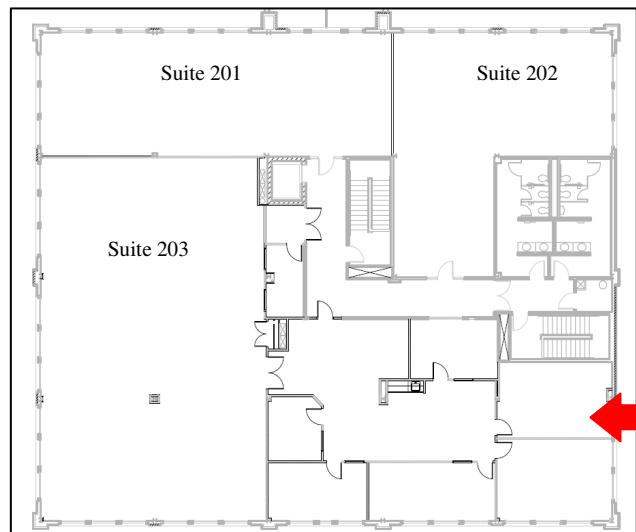

Midland Ventures

**Prairie Center 450 Building
Suite 203
6,649 Square Feet**

Prairie Center Office Campus

- Great visibility and access. Just minutes from both I-88 and I-90 interchanges
- Ideal location off of Route 38 (Roosevelt Road), just West of Route 59
- Minutes from the Metra Station
- On-site property management
- Individual thermostat for GFA heat and Central AC
- High Speed Internet service available