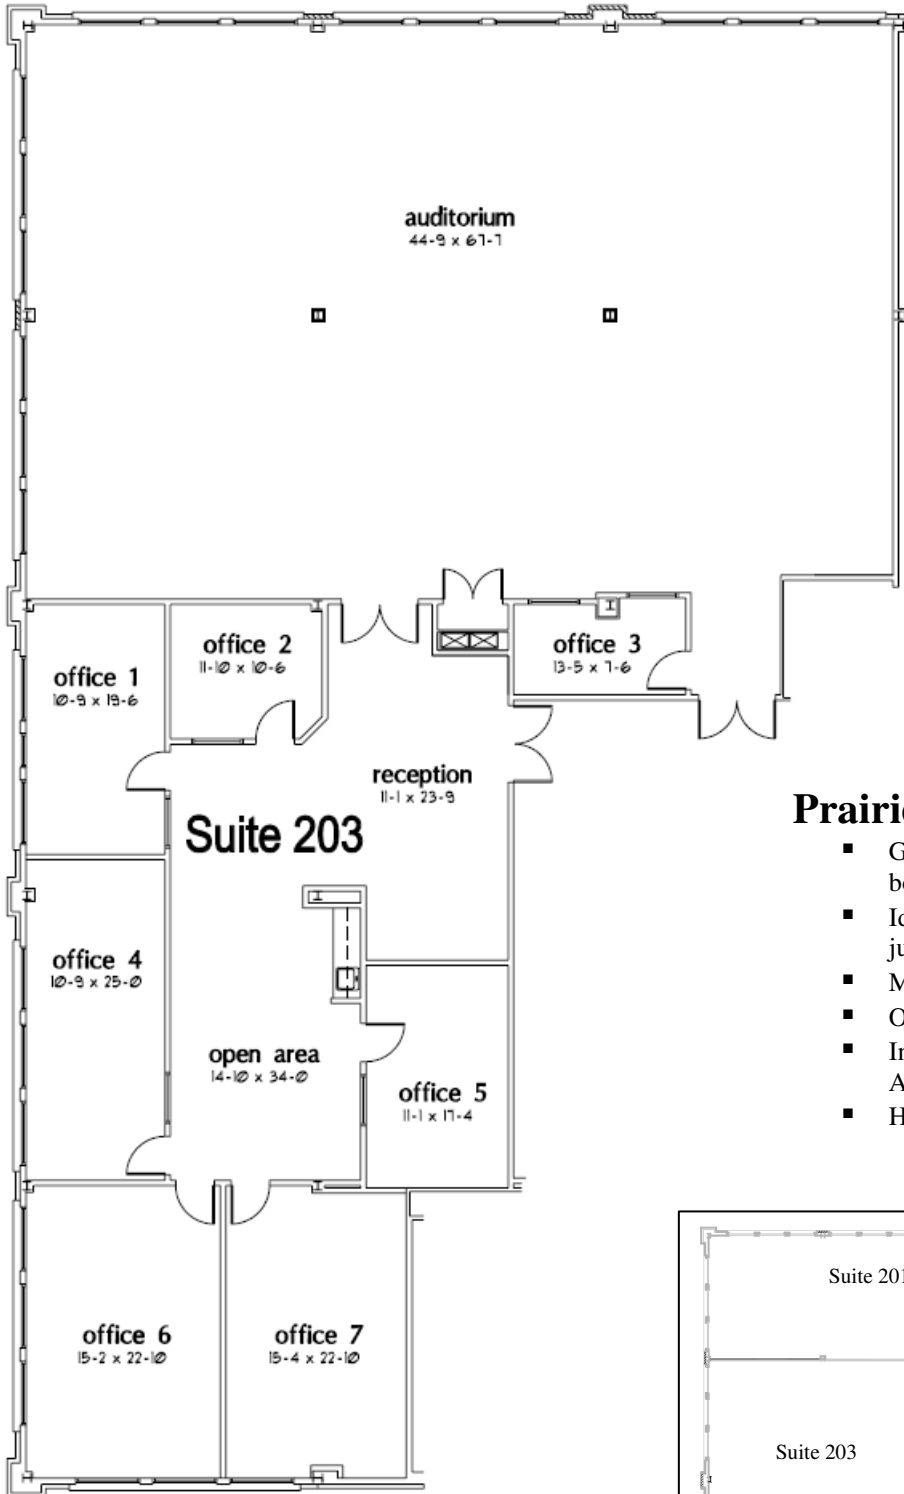

Midland Ventures

**Prairie Center 450 Building
Suite 203
6,649 Square Feet**

Prairie Center Office Campus

- Great visibility and access. Just minutes from both I-88 and I-90 interchanges
- Ideal location off of Route 38 (Roosevelt Road), just West of Route 59
- Minutes from the Metra Station
- On-site property management
- Individual thermostat for GFA heat and Central AC
- High Speed Internet service available